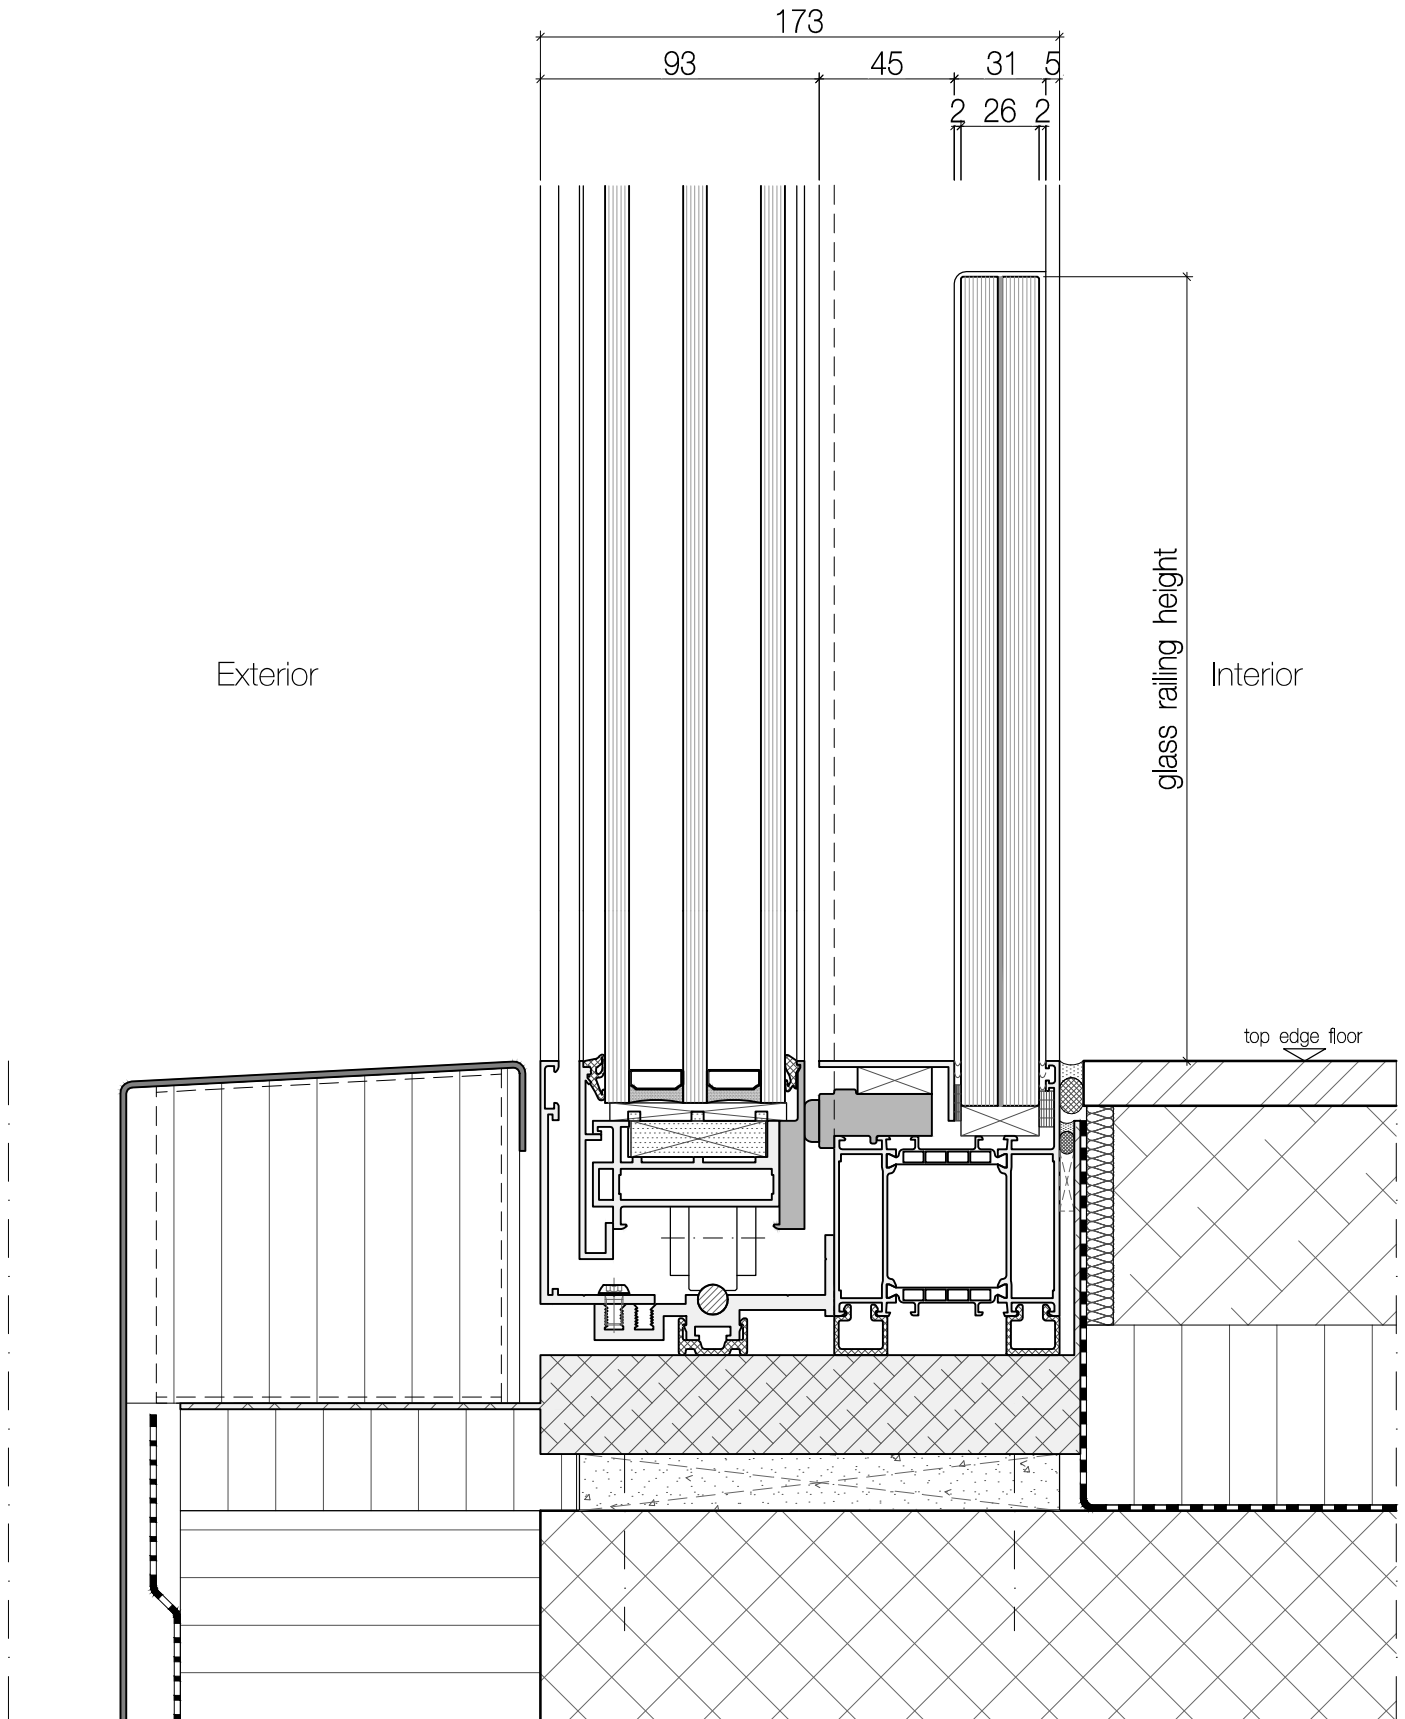

Glass balustrade, fall protection

Detail glass railing

Clear width up to 2400mm:	glass thickness 21mm
Clear width up to 3100mm:	glass thickness 26mm
Clear width up to 4400mm:	glass thickness 31mm

Interior

Exterior