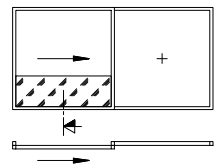

Glass balustrade, fall protection

Detail glass railing

Clear width up to 2400mm:	glass thickness 21mm
Clear width up to 3100mm:	glass thickness 26mm
Clear width up to 4400mm:	glass thickness 31mm

Interior