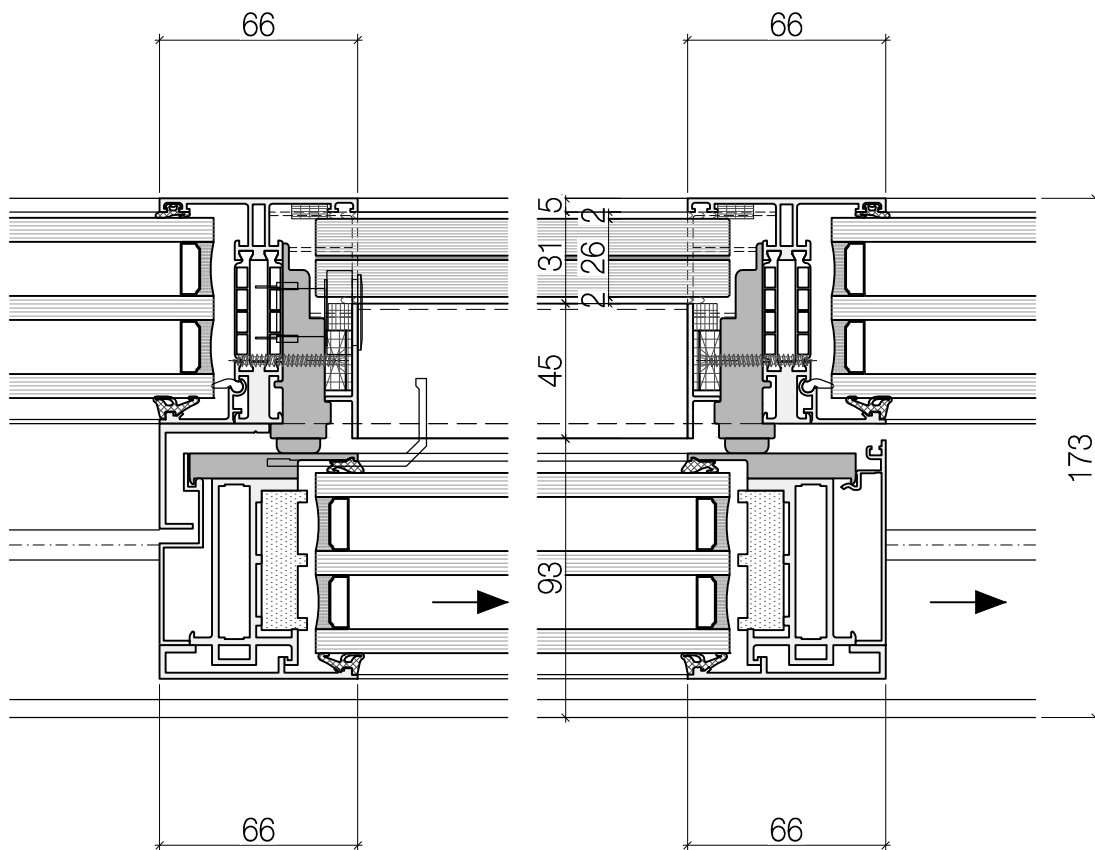

Glass balustrade, fall protection

Detail glass railing

Clear width up to 2400mm:	glass thickness 21mm
Clear width up to 3100mm:	glass thickness 26mm
Clear width up to 4400mm:	glass thickness 31mm

Interior